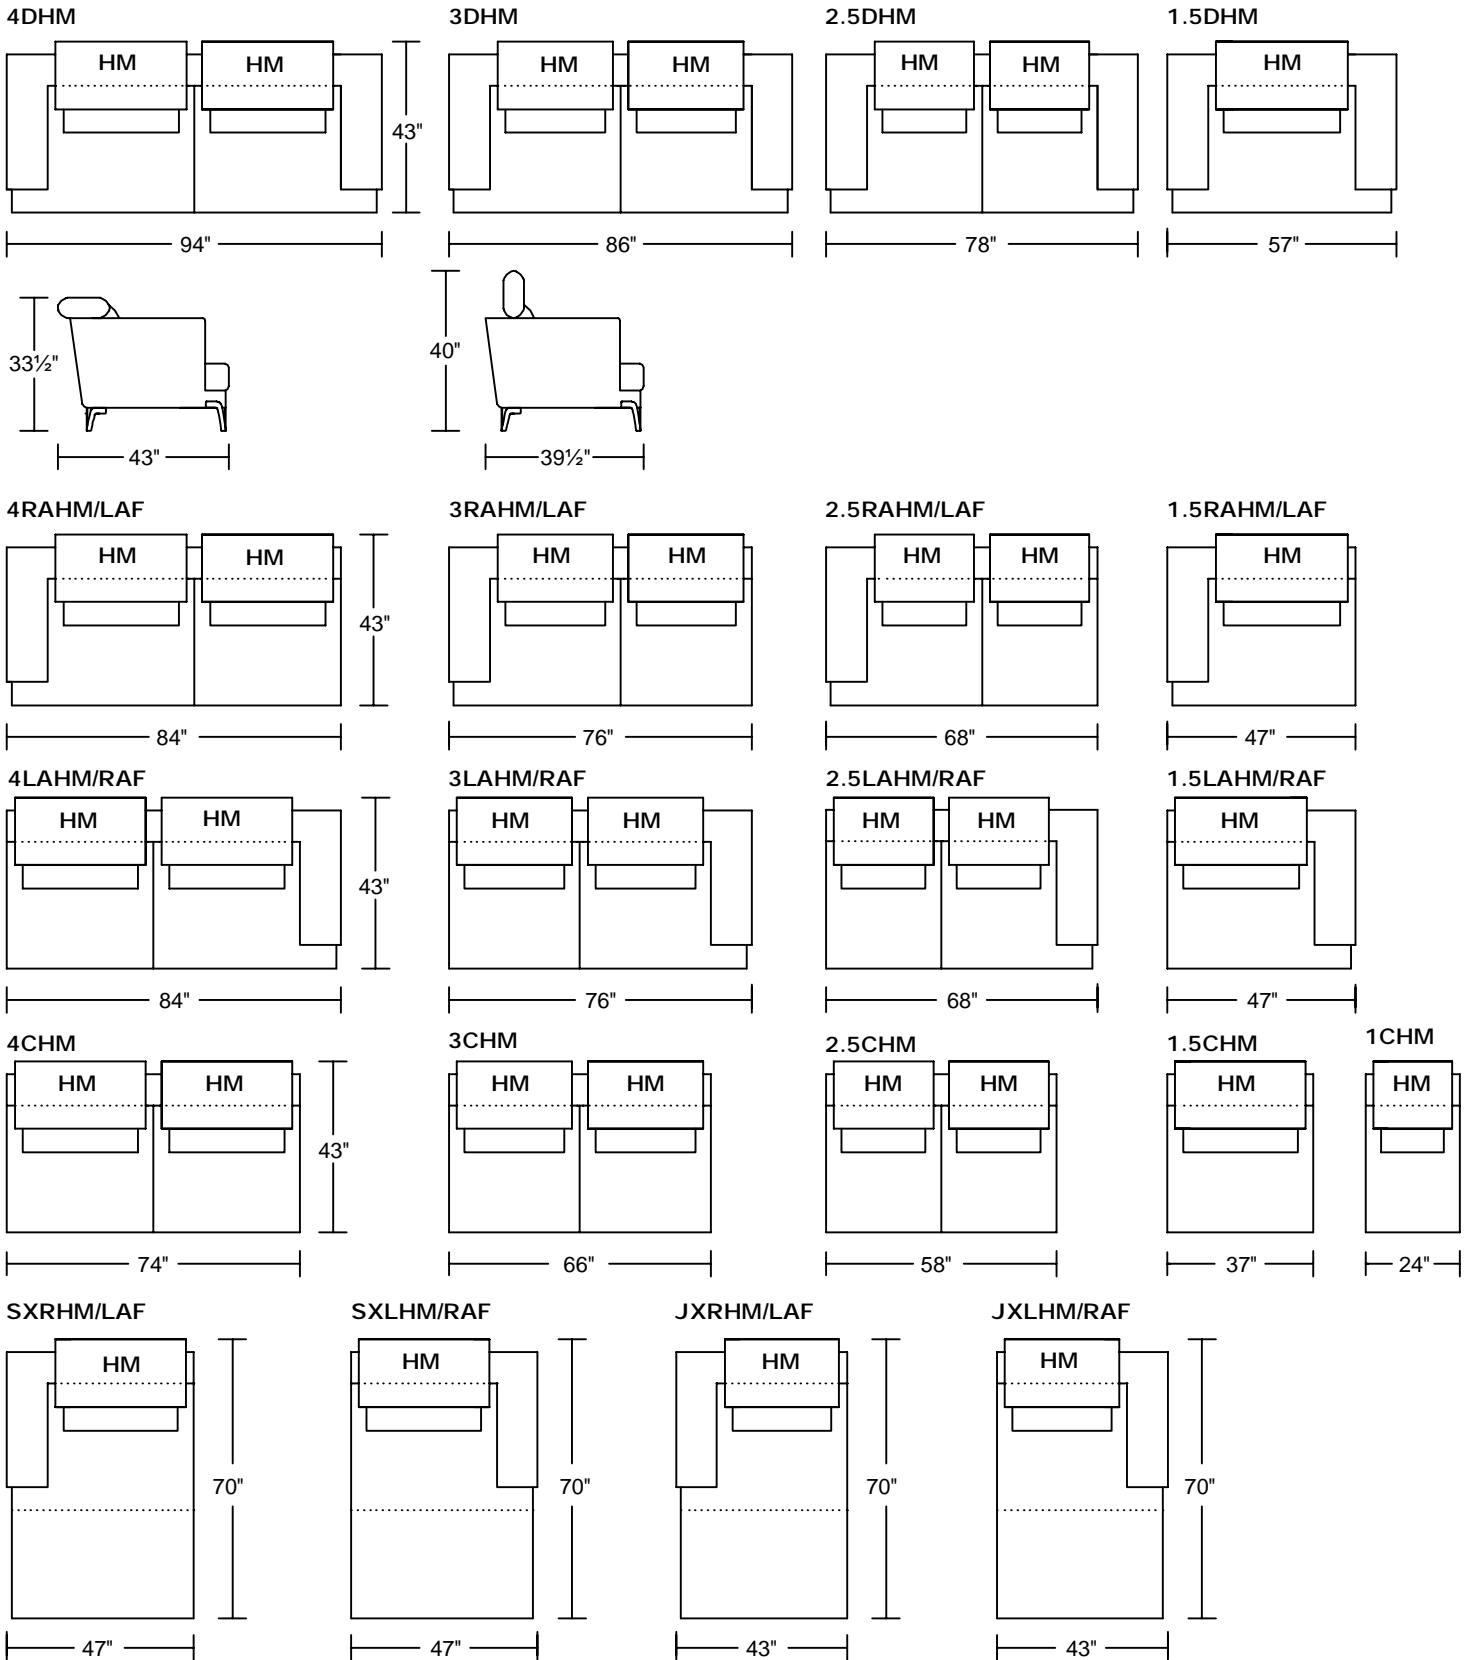

# PARK 0615

Designed for **KELVIN GIORMANI**

2019-11-4

# PARK 0615

Designed for **KELVIN GIORMANI**

2019-11-4

4NCRHM/LAF

4NRHM/LAF

3NRHM/LAF

2.5NRHM/LAF

4NCLHM/RAF

4NLHM/RAF

3NLHM/RAF

2.5NLHM/RAF

DXRHM/LAF

DXLHM/RAF

CNHM

ST2

ST2