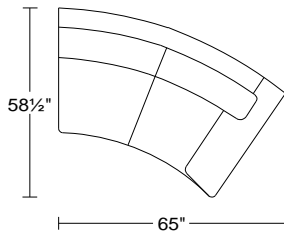

PLANUM QUICK SHIP PROGRAM

Model 0361 Palma

Leather Eurosoft 7525 w/ Polished Stainless Steel Feet

0361

3BR/LAF Left Arm Facing Curved
Mid-Sofa

Width: 65"
Height: 30 1/2"
Depth: 58 1/2"

0361

3BL/RAF Right Arm Facing Curved
Mid-Sofa

Width: 65"
Height: 30 1/2"
Depth: 58 1/2"