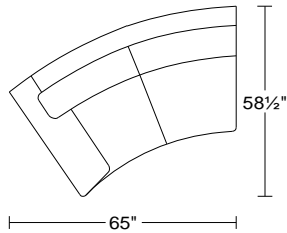

PLANUM QUICK SHIP PROGRAM

Model 0361 Palma

Leather Eurosoft 7525 w/ Polished Stainless Steel Feet

0361

3BR/LAF Left Arm Facing Curved
Mid-Sofa

Width: 65"
Height: 30 1/2"
Depth: 58 1/2"

0361

3BL/RAF Right Arm Facing Curved
Mid-Sofa

Width: 65"
Height: 30 1/2"
Depth: 58 1/2"