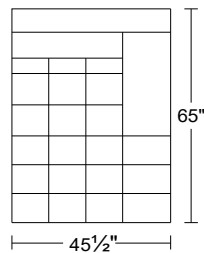

### Leather Orvieto 9423 w/ Stainless Steel Base

**0033A**

**4RASM4/LAF** Left Arm Facing Sofa  
**4LASM4/RAF** Right Arm Facing Sofa  
Incl. Motorized Seat Mechanism

Width: 77 1/2"  
Height: 32 1/2"  
Depth: 38 1/2 "

**0033A**

**SXL/RAF** Right Arm Facing Small Chaise  
**SXR/LAF** Left Arm Facing Small Chaise

Width: 45 1/2"  
Height: 32 1/2"  
Depth: 65"

**0033A**

**HR2** Large Head Rest

Width: 27 1/2"  
Height: 23"