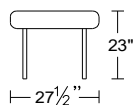

### Leather Orvieto 9423 w/ Stainless Steel Base

**0033A**

**4RASM4/LAF** Left Arm Facing Sofa  
**4LASM4/RAF** Right Arm Facing Sofa  
Incl. Motorized Seat Mechanism

Width: 77 1/2"  
Height: 32 1/2"  
Depth: 38 1/2 "

**0033A**

**SXL/RAF** Right Arm Facing Small Chaise  
**SXR/LAF** Left Arm Facing Small Chaise

Width: 45 1/2"  
Height: 32 1/2"  
Depth: 65"

**0033A**

**HR2** Large Head Rest

Width: 27 1/2"  
Height: 23"