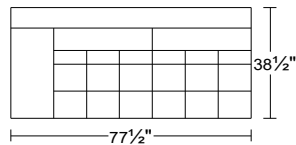

### Leather Orvieto 9423 w/ Stainless Steel Base

**0033A**

**4RASM4/LAF** Left Arm Facing Sofa  
**4LASM4/RAF** Right Arm Facing Sofa  
Incl. Motorized Seat Mechanism

Width: 77 1/2"  
Height: 32 1/2"  
Depth: 38 1/2 "

**0033A**

**SXL/RAF** Right Arm Facing Small Chaise  
**SXR/LAF** Left Arm Facing Small Chaise

Width: 45 1/2"  
Height: 32 1/2"  
Depth: 65"

**0033A**

**HR2** Large Head Rest

Width: 27 1/2"  
Height: 23"