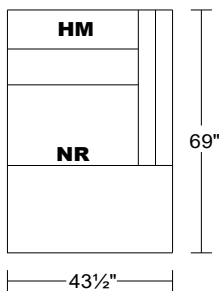

0587	4RAHMEBE/LAF 4LAHMEBE/RAF	Left Arm Facing Mid-Sofa Right Arm Facing Mid-Sofa incl Motorized Head Mechanisms & 2 Reclining Seats w/ Electrical Switch & Button Switch	\$12,129	\$13,343	\$14,679	\$16,144
------	------------------------------	---	----------	-----------------	----------	----------

Width: 78 1/2"
Height: 32"
Height w/ HM Raised: 40"
Depth: 44"
Depth w/ Recliner: 64"

0587	SXLHM/RAF SXRHM/LAF	Right Arm Facing Small Chaise Left Arm Facing Small Chaise	\$6,899	\$7,590	\$8,349	\$9,184
------	------------------------	--	---------	----------------	---------	---------

incl Motorized Head Mechanism
Width: 43 1/2"
Height: 32"
Height w/ HM Raised: 40"
Depth: 69"

AS SHOWN	\$19,028	\$20,933	\$23,028	\$25,328
-----------------	----------	-----------------	----------	----------