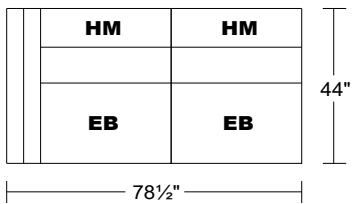

0587	4RAHMEBE/LAF 4LAHMEBE/RAF	Left Arm Facing Mid-Sofa Right Arm Facing Mid-Sofa incl Motorized Head Mechanisms & 2 Reclining Seats w/ Electrical Switch & Button Switch	\$12,129	\$13,343	\$14,679	\$16,144
------	------------------------------	---	----------	-----------------	----------	----------

Width: 78 1/2"
Height: 32"
Height w/ HM Raised: 40"
Depth: 44"
Depth w/ Recliner: 64"

0587	SXLHM/RAF SXRHM/LAF	Right Arm Facing Small Chaise Left Arm Facing Small Chaise	\$6,899	\$7,590	\$8,349	\$9,184
------	------------------------	--	---------	----------------	---------	---------

incl Motorized Head Mechanism
Width: 43 1/2"
Height: 32"
Height w/ HM Raised: 40"
Depth: 69"

AS SHOWN	\$19,028	\$20,933	\$23,028	\$25,328
-----------------	----------	-----------------	----------	----------